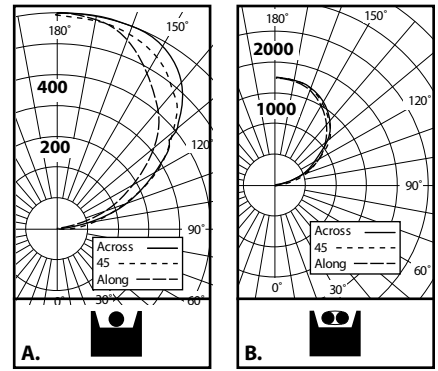

## Photometric data

- A. P-I-0214T8-LP/ELB** 80.0 % Efficiency  
Litecontrol Certified Test Report #27811000
- B. P-I-0224BX40-LP/ELB** 80.2 % Efficiency  
Litecontrol Certified Test Report #27820000
- C. P-I-0214T5HO-LP/ELB** 82.0 % Efficiency  
Litecontrol Certified Test Report #27816002

## Row diagram

Fixture Lengths: 54", 102" and 150"  
• Indicates pendant locations

online  
**Quick Find**  
Click on

**22**