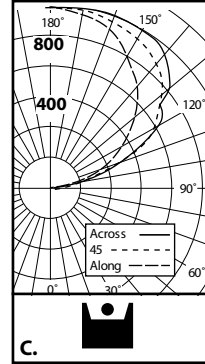

## Photometric data

- A. P-I-0214T8-LP/ELB** 80.0 % Efficiency  
Litecontrol Certified Test Report #27811000
- B. P-I-0224BX40-LP/ELB** 80.2 % Efficiency  
Litecontrol Certified Test Report #27820000
- C. P-I-0214T5HO-LP/ELB** 82.0 % Efficiency  
Litecontrol Certified Test Report #27816002

## Row diagram

Fixture Lengths: 54", 102" and 150"  
• Indicates pendant locations

online  
**Quick Find**  
Click on

**22**