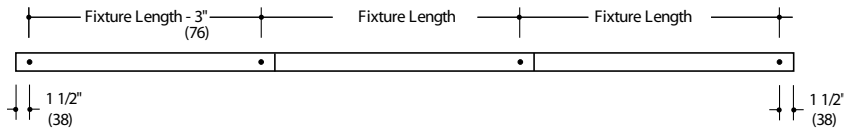

## Photometric data

- A. P-I-0214T8-LP/ELB** 80.0 % Efficiency  
Litecontrol Certified Test Report #27811000
- B. P-I-0224BX40-LP/ELB** 80.2 % Efficiency  
Litecontrol Certified Test Report #27820000
- C. P-I-0214T5HO-LP/ELB** 82.0 % Efficiency  
Litecontrol Certified Test Report #27816002

## Row diagram

Fixture Lengths: 54", 102" and 150"  
• Indicates pendant locations

online  
**Quick Find**  
Click on

**22**